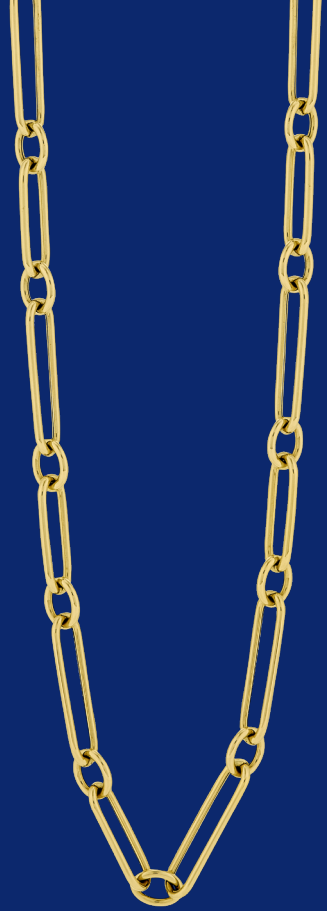

3/789  
18k

3/782  
18k

70/307  
18k, 20pt. T.W.

70/308  
18k, 30pt. T.W.

70/307  
18k, 20pt. T.W.

3/792  
18k, 30 pt. T.W.

70/115, 14k, 18"

70/117, 14k, 18"

70/114, 14k, 18"

70/115, 14k, 7"

70/114, 14k, 7"

70/113, 14k, 7"

70/109, 14k, 18"

70/108, 14k, 18"  
Graduate Links

70/109, 14k, 7-1/2"

70/103-1, 14k, 7-1/2"

70/112, 14k, 7-1/2"

70/118, 14k, 7-1/2"

70/119 18"  
14k

70/116 18"  
14k

70/120 18"  
14k

70/102, 14k, 1.0 ct.-tw. 7", 8"

70/103, 14k, 62 pts.-tw. 7", 8"

70/100, 14k, 7", 18", 24"  
Enamel available in other colors

70/101, 14k, 7", 18", 24"  
Enamel available in other colors

70/107, 14k, 18"

70/111, 14k, 18"

70/110, 14k 18"

70/31, 14k, 7-1/2"

70/32, 14k, 7-1/2"

70/107, 14k, 7"

70/110, 14k, 7"