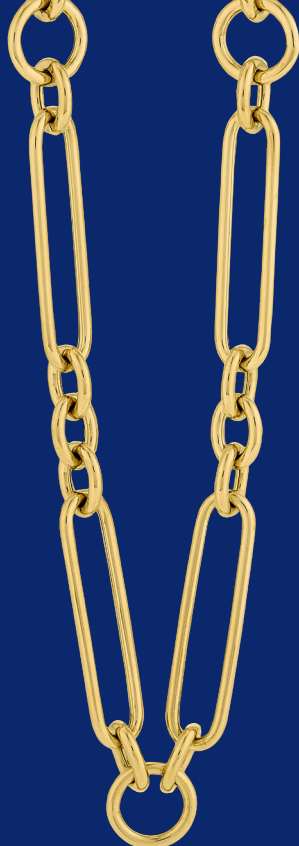

3/789  
18k

3/782  
18k

70/307  
18k, 20pt. T.W.

70/308  
18k, 30pt. T.W.

70/307  
18k, 20pt. T.W.

3/792  
18k, 30 pt. T.W.

70/115, 14k, 18"

70/117, 14k, 18"

70/114, 14k, 18"

70/115, 14k, 7"

70/114, 14k, 7"

70/113, 14k, 7"

70/109, 14k, 18"

70/108, 14k, 18"  
Graduate Links

70/109, 14k, 7-1/2"

70/103-1, 14k, 7-1/2"

70/112, 14k, 7-1/2"

70/118, 14k, 7-1/2"

70/119 18"  
14k

70/116 18"  
14k

70/120 18"  
14k

70/102, 14k, 1.0 ct.-tw. 7", 8"

70/103, 14k, 62 pts.-tw. 7", 8"

70/100, 14k, 7", 18", 24"  
Enamel available in other colors

70/101, 14k, 7", 18", 24"  
Enamel available in other colors

70/107, 14k, 18"

70/111, 14k, 18"

70/110, 14k 18"

70/31, 14k, 7-1/2"

70/32, 14k, 7-1/2"

70/107, 14k, 7"

70/110, 14k, 7"